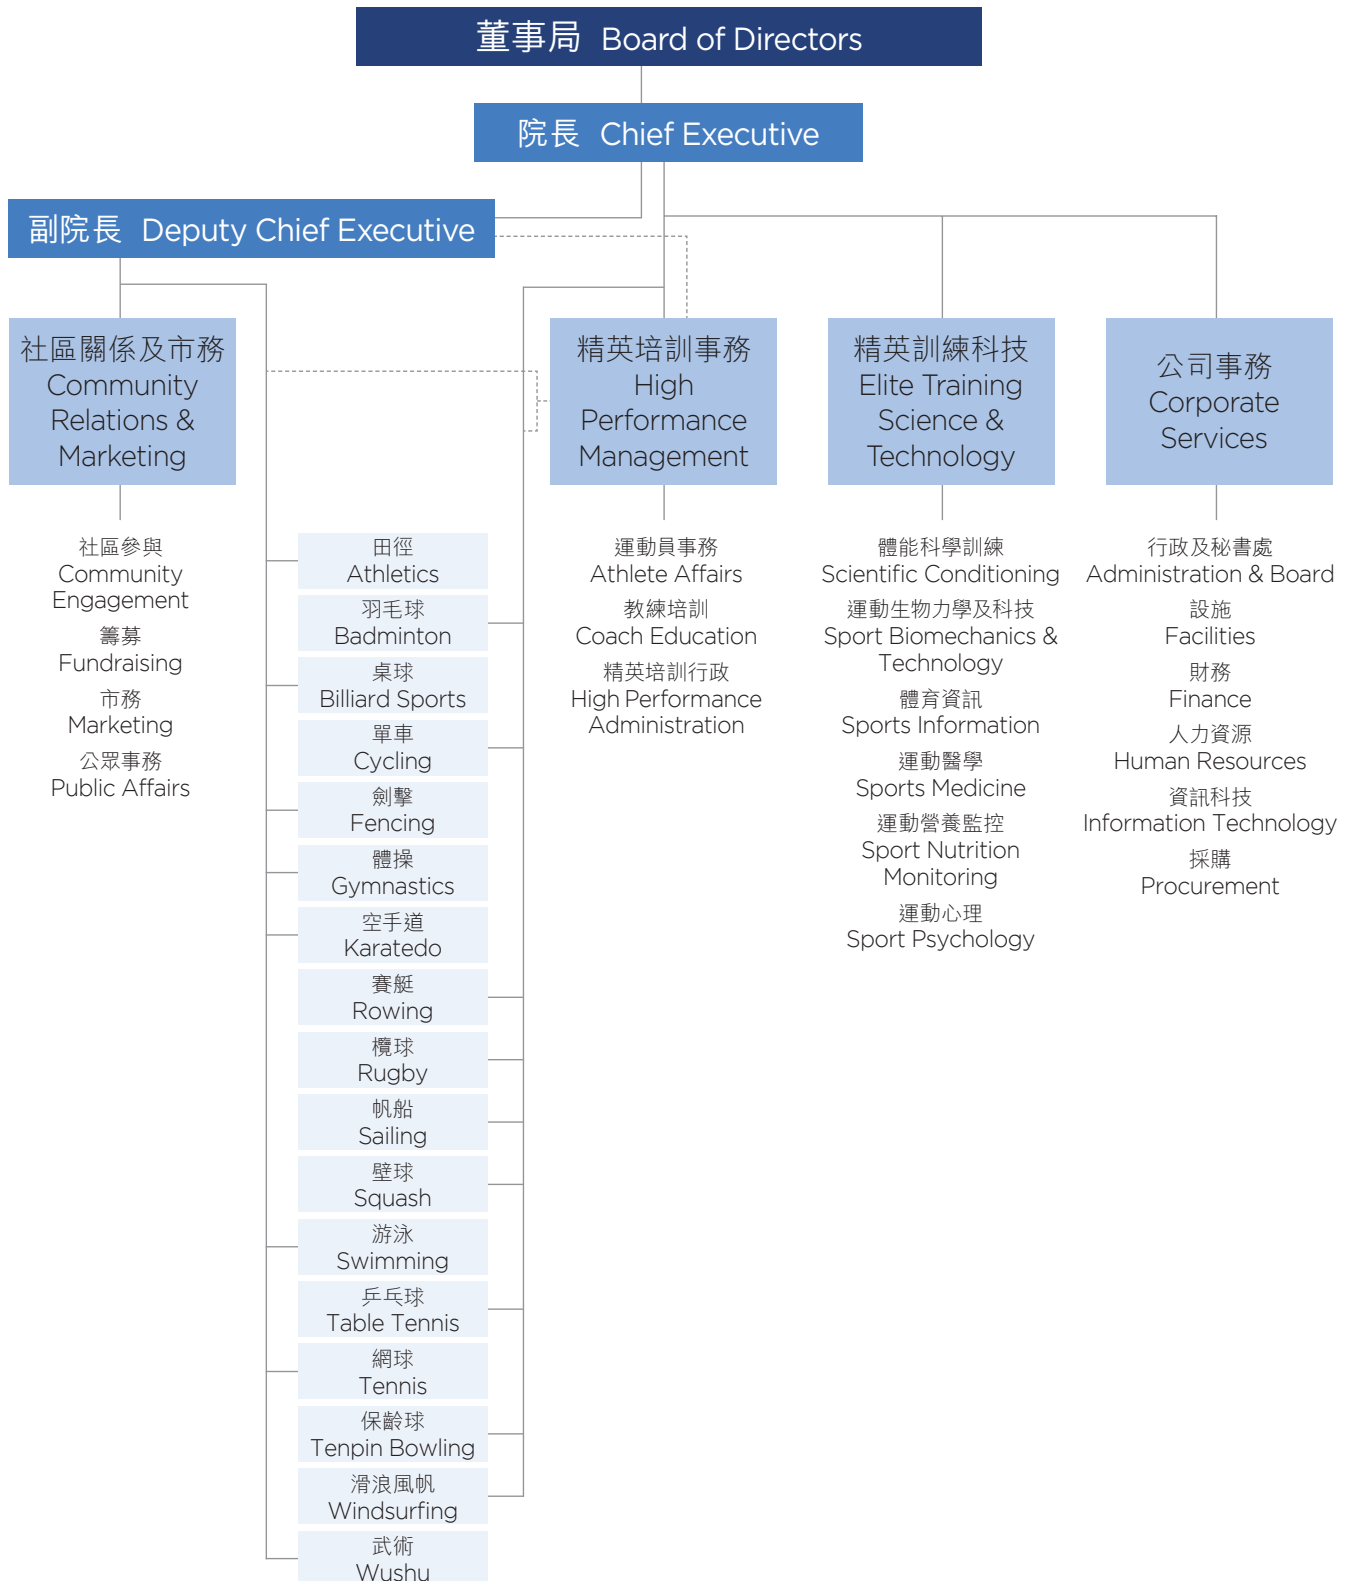

組織架構 Organisation Structure

有關截至二零一七年三月三十一日的教練及行政人員名單，請參閱附錄八。

The full list of the Coaching & Executive Staff as at 31 March 2017 can be found in Annex 8.